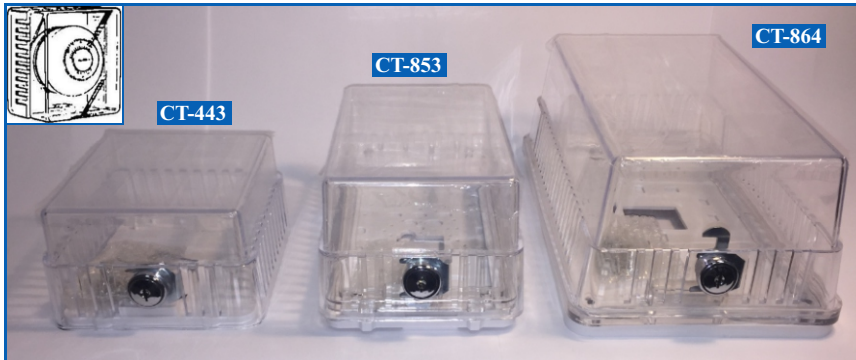

\$14.19 each

Fits 36" doors
Cadmium plated,
Steel hinge bracket
Durable plastic end
Cap and bracket.

CBA-48 (Aluminum)

CBBR-48 (Dark Bronze)

CBW-48 (White)

Thermostat Guards

*All thermostat's are keyed alike to classic key

Effective, tamper-proof, clear plastic thermostat guards prevent unauthorized changes in thermostat settings.

Small clear plastic guard with lock fits CTT87F with sub base.

Inside Dimensions:
3-7/8" X 4-3/8" X 3-1/2"

CT443

\$36.18 each

Medium clear plastic guard with lock dual mounting with solid and ring base

inside dimensions:
6-3/8" X 3-1/2" X 3-1/4"

CT853

\$37.93 each

Large clear plastic guard with lock for new Honeywell Chronotherms

Inside Dimensions:
8-1/4" X 5-3/8" X 3-1/2"

CT864

\$43.74 each

For New Honeywell Chronotherms
Inside Dimensions: 8-1/4" X 5-3/8" X 3-1/2"

CTBTG-54VL

\$57.37 each

Classic Key (F336)
CTCLASSIC
\$6.21 each