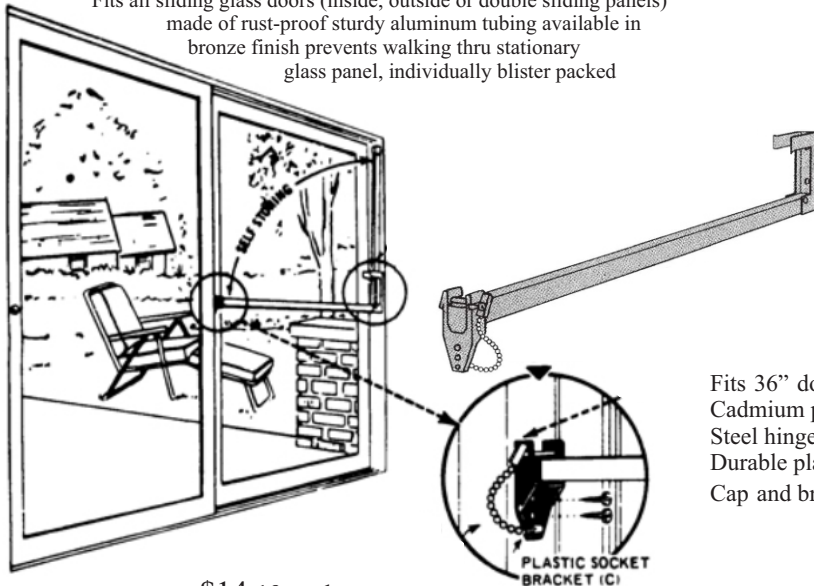

Charlie-Bar Sliding Patio Door Lock

Fits all sliding glass doors (inside, outside or double sliding panels) made of rust-proof sturdy aluminum tubing available in bronze finish prevents walking thru stationary glass panel, individually blister packed

\$14.19 each

Fits 36" doors
Cadmium plated,
Steel hinge bracket
Durable plastic end
Cap and bracket.

CBA-48 (Aluminum)

CBBR-48 (Dark Bronze)

CBW-48 (White)

Thermostat Guards

*All thermostat's are keyed alike to classic key

Effective, tamper-proof, clear plastic thermostat guards prevent unauthorized changes in thermostat settings.

Small clear plastic guard with lock fits CTT87F with sub base.

Inside Dimensions:
3-7/8" X 4-3/8" X 3-1/2"