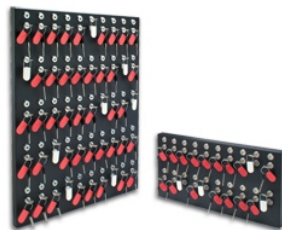

Accredited Lock Supply

www.acclock.com

Ring Color Tabs

Color Code Your Tamper-Proof Rings®.
Five Different Colors – Red, Orange,
Yellow, Green And Blue
(Add Suffix: R,O,Y,G,B)

KS290100

\$8.73 Pack of 50

Quill Key Tag Filing System

13½” x 10¾” x 11¼”

*Only in stock
in black finish,
call for availability
& special pricing

KS220 \$111.25

Chit-Key Products

Chit-Vaults

Our chit-key products use a very simple but clever technique for storing and ensuring the safe return of your keys. Locks are paired up to operate in tandem. You turn a user key in one lock to remove a control key from another lock. We offer two standard vaults, a one key position vault and a six key position vault.

CALL FOR MODELS AND PRICING

Chit Panels

The locks on our multi-chit panels are paired up in rows just like our chit vaults so you can track 20 and 50 keys at a time, respectively. These multi-chit panels are perfect for fleet customers who want to control a lot of keys at one time without going to an electronic storage cabinet

Call For Models And Pricing

Vel-Key® File

Sturdy, beige plastic panel that eliminates messy, disorganized keys. use in a desk, file cabinet, briefcase, or 3-ring binder. Makes an ideal back-up system for duplicate keys. Can be wall-mounted with an optional kit. contains 22 tags.