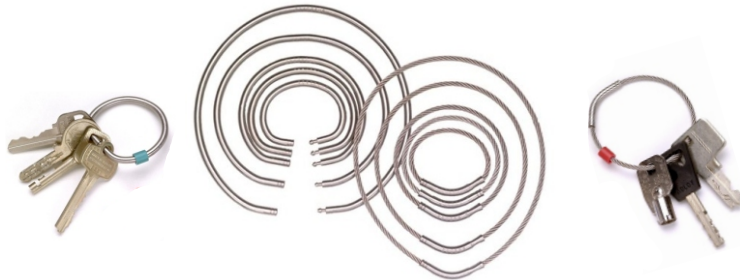

www.acclock.com

The KeySure Key Controller

Using the Keysure Keycontroller is an excellent way to keep track of keys and other items not regularly accessed or being held for emergencies.

The patented device is a simply operated, non-electronic, water resistant, keyless lockbox. once snapped shut, THE BOX MUST BE PHYSICALLY BROKEN IN ORDER TO GET TO THE CONTENTS. Each box has large labels for signatures and other identifying information. it's the only confidential, keyless lockbox that forms a security seal.

KY101B
Opaque/Blue Box

KY102C
Clear Box

Dimensions:
3.75" x 3" x 0.75"

\$11.25 ea

B

Tamper Proof Key Rings

Our Tamper-Proof Key Rings[®], made of solid and braided stainless steel, use a patented closing and sealing technique that allows you to use the whole ring to flip through your keys without them bumping up against a "raised seal" that does nothing to guarantee the security of your keys. Every ring comes engraved with a unique serial number for identification purposes.

Crimping Tool

KS271D \$162.00

Closing Tool

KS271V \$65.25

Cutting Tool

KS271X \$162.00

Part #	Description	Key Cap.	Price
KS279	1" Diam. Solid Ring	14	\$5.91
KS279F	1" Diam. Flex Ring	14	\$8.73
KS278	1 5/8" Diam. Solid Ring	22	\$6.45
KS278F	1 5/8" Diam. Flex Ring	22	\$9.12
KS270	2" Diam. Solid Ring	30	\$7.05
KS270F	2" Diam. Flex Ring	30	\$10.10
KS277	3" Diam. Solid Ring	46	\$7.98
KS277F	3" Diam. Flex Ring	46	\$11.20
KS272	4" Diam. Solid Ring	66	\$8.97
KS272F	4" Diam. Flex Ring	66	\$12.26

A better way to organize, identify and use keys. In a handsome zippered vinyl case that goes where you go. take them with you wherever they may be needed. Keys are hung out of sight. fits in a briefcase, filing cabinet or desk. comes with a marking pen.