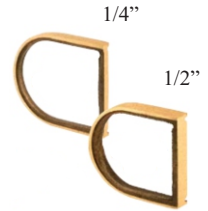

B

**Accredited Lock Supply**

www.acclock.com

**Vertical Deadbolt Locks**

**Jimmy-Proof Vertical Single Cylinder Deadlock**

- Interlocking single cylinder deadbolt with flat, angle, or combination of both strikes.
- Solid bronze construction with brushed brass finish or a brushed chrome finish.
- Mounts to wood or metal doors and frames.
- Each lockset consists of: lock, strike(s), rim cylinder, 2 keys, screw pack, cylinder trim ring, mounting plate and instructions.

Part #	Finish	Strike	Price
<b>PRSE15316</b>	Brushed Brass	Angled	\$81.00
<b>PRSE15326</b>	Brushed Brass	Flat	\$128.95
<b>PRSE15328</b>	Brushed Chrome	Flat	\$123.65

**Single Cylinder Slamlock**

- “The Original” single cylinder slamlock with flat strike.
- Solid bronze construction
- Consists of: cylinder, 2 keys, screw pack, mounting plate and instructions.

**PRSE70007**  
\$28.31

**600 Series Strike Plates**

Angle Strike Plate  
Replacement strike plate -  
jimmy-proof deadlock  
brushed brass finish

**PRSE15304** \$22.57

Flate Strike Plate  
Replacement strike plate -  
jimmy-proof deadlock  
brushed brass finish

**PRSE15305**  
\$23.31

**Case-Raising Brackets**

Designed to raise the lock  
flush with the jamb,  
these brackets are meant  
to be used for double-bolt  
vertical deadlocks and  
slamlocks.

**PRSE15308**  
1/4" Bracket  
\$25.43