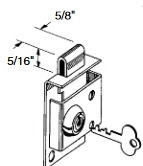

PRIME-LINE®

**Mailbox
Deadbolt Lock**