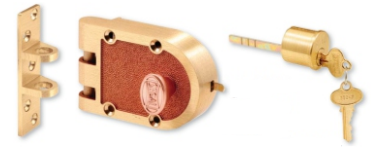

B

**Accredited Lock Supply**

www.acclock.com

**Vertical Deadbolt Locks**

**Jimmy-Proof Vertical Single Cylinder Deadlock**

- Interlocking single cylinder deadbolt with flat, angle, or combination of both strikes.
- Solid bronze construction with brushed brass finish or a brushed chrome finish.
- Mounts to wood or metal doors and frames.
- Each lockset consists of: lock, strike(s), rim cylinder, 2 keys, screw pack, cylinder trim ring, mounting plate and instructions.

Part #	Finish	Strike	Price
<b>PRSE15316</b>	Brushed Brass	Angled	\$81.00
<b>PRSE15326</b>	Brushed Brass	Flat	\$128.95
<b>PRSE15328</b>	Brushed Chrome	Flat	\$123.65

**Single Cylinder Slamlock**

- “The Original” single cylinder slamlock with flat strike.
- Solid bronze construction
- Consists of: cylinder, 2 keys, screw pack, mounting plate and instructions.

Part #	Finish	Keying	Price
<b>PRSE14327</b>	Brushed Brass	KD	\$150.21
<b>PRSE14329</b>	Brushed Chrome	KD	\$135.20

**Replacement Cylinders**

Zinc With  
Brass Plated  
Finish

**PRSE66007**  
\$17.92

Solid Brass  
With Brushed  
Brass Finish

**PRSE15305**  
\$23.31

**Case-Raising Brackets**

Designed to raise the lock  
flush with the jamb,  
these brackets are meant  
to be used for double-bolt  
vertical deadlocks and  
slamlocks.

**PRSE15308**  
1/4" Bracket  
\$25.43