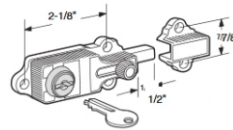

Deadbolt Lock