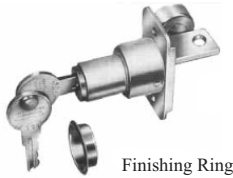

### Pocket Door Locks

All Metal Construction

Finishing Ring

This sturdy lock provides a simple low-cost means of locking pocket doors. May be installed in almost any pocket door. Quick and easy install. No mortising. Fits doors 1 3/8" - 1 3/4" thick. Jamb strike furnished. Two keys furnished.

Part #	Description	Price
KVBX1062-26D	Dull Chrome KD	\$23.49
KVBX1062-26DA	Dull Chrome KA	
KVBX1062-3	Bright Brass KD	
KVBX1062-3A	Bright Brass KA	

### Folding Door Locks

3/4" Dia. Trim Ring Included

Back view showing how center panels lock together

Positive locking action. easy to mount. Only one 3/4" hole needed in one door. Strike is mounted on back side of opposite panel or on striking jamb. Key may be removed in either locked or unlocked position. Two keys supplied with each lock. Fits doors 3/4" to 1-3/8" thick as supplied. Can be used on 1-3/4" door by using 1" diameter trim ring #6856, sold separately.

### Soss Invisible Hinges

The larger sizes will handle doors of nearly any size. When closed, the SOSS invisible hinge cannot be seen or tampered with. When opened, the riveted hinge pin is non-removable. The moving pivot point remains inside the hinge during travel until fully opened, eliminating an external pinch point on the back side of the door. The installed hinge is anchored in a deep, full mortise, which assists the screws in supporting the door, assuring a stronger, more rigid installation.