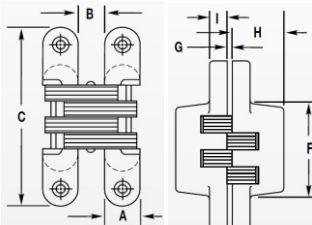

### Folding Door Locks

3/4" Dia. Trim Ring Included

Back view showing how center panels lock together

Positive locking action. easy to mount. Only one 3/4" hole needed in one door. Strike is mounted on back side of opposite panel or on striking jamb. Key may be removed in either locked or unlocked position. Two keys supplied with each lock. Fits doors 3/4" to 1-3/8" thick as supplied. Can be used on 1-3/4" door by using 1" diameter trim ring #6856, sold separately.

### Soss Invisible Hinges

The larger sizes will handle doors of nearly any size. When closed, the SOSS invisible hinge cannot be seen or tampered with. When opened, the riveted hinge pin is non-removable. The moving pivot point remains inside the hinge during travel until fully opened, eliminating an external pinch point on the back side of the door. The installed hinge is anchored in a deep, full mortise, which assists the screws in supporting the door, assuring a stronger, more rigid installation.

Key to Dimensions Shown in Chart

Part #	A	B	C	D	E	F	G	H	I	Price
UI101C-26D	3/8"	19/64"	1-11/16"	7/64"	3/32"	7/8"	1/32"	29/64"	7/32"	\$26.38/Pr
UI204C-US4	1/2"	23/64"	2-3/8"	7/64"	1/8"	1-1/4"	1/16"	23/32"	1/4"	\$30.04/Pr
UI204C-26D	1/2"	23/64"	2-3/8"	7/64"	1/8"	1-1/4"	1/16"	23/32"	1/4"	\$30.04/Pr
UI208-US4	5/8"	29/64"	2-3/4"	9/64"	5/32"	1-11/32"	3/64"	29/32"	9/32"	\$18.57/ea
UI208-26D	5/8"	29/64"	2-3/4"	9/64"	5/32"	1-11/32"	3/64"	29/32"	9/32"	\$18.57/ea
UI212-US4	3/4"	17/32"	3-3/4"	5/32"	3/16"	2-1/16"	3/64"	1-5/64"	3/8"	\$34.34/ea
UI212-26D	3/4"	17/32"	3-3/4"	5/32"	3/16"	2-1/16"	3/64"	1-5/64"	3/8"	\$34.34/ea
UI216-US4	1"	23/32"	4-5/8"	7/32"	1/4"	2-19/32"	1/16"	1-7/16"	15/32"	\$54.26/ea
UI216-26D	1"	23/32"	4-5/8"	7/32"	1/4"	2-19/32"	1/16"	1-7/16"	15/32"	\$54.26/ea
UI218-US4	1/8"	7/8"	4-5/8"	3/8"	1/4"	2-7/16"	1/16"	1-41/64"	13/32"	\$57.26/ea
UI218-26D	1/8"	7/8"	4-5/8"	3/8"	1/4"	2-7/16"	1/16"	1-41/64"	13/32"	\$57.26/ea
UI418-26D	1/8"	7/8"	4-5/8"	3/8"	1/4"	2-7/16"	1/16"	1-19/32"	13/32"	\$269.38/ea