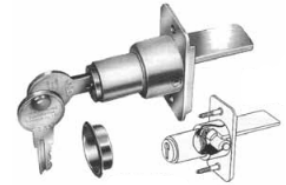

### Pocket Door Locks

All Metal Construction

Finishing Ring

This sturdy lock provides a simple low-cost means of locking pocket doors. May be installed in almost any pocket door. Quick and easy install. No mortising. Fits doors 1 3/8" - 1 3/4" thick. Jamb strike furnished. Two keys furnished.

### Folding Door Locks

3/4" Dia. Trim Ring Included

Back view showing how center panels lock together

Positive locking action. easy to mount. Only one 3/4" hole needed in one door. Strike is mounted on back side of opposite panel or on striking jamb. Key may be removed in either locked or unlocked position. Two keys supplied with each lock. Fits doors 3/4" to 1-3/8" thick as supplied. Can be used on 1-3/4" door by using 1" diameter trim ring #6856, sold separately.

Part #	Description	Price
KVPB1064-3	Bright Brass KD	\$18.49
KVPB1064-3A	Bright Brass KA	
KVPB1064-26D	Satin Chrome KD	
KVPB1064-26DA	Satin Chrome KA	

### Sliding Door Locks

All Metal Construction

1" Dia. Trim Ring Included

A truly quality wardrobe lock. Patented, positive-action design with lock cylinder geared directly to the tongue. One-half turn of key locks or unlocks. fits doors 3/4" to 1 3/4" thick. Two keys furnished.