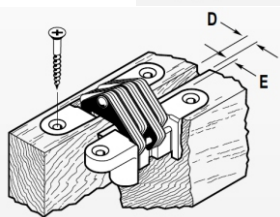

### Soss Invisible Hinges

The larger sizes will handle doors of nearly any size. When closed, the SOSS invisible hinge cannot be seen or tampered with. When opened, the riveted hinge pin is non-removable. The moving pivot point remains inside the hinge during travel until fully opened, eliminating an external pinch point on the back side of the door. The installed hinge is anchored in a deep, full mortise, which assists the screws in supporting the door, assuring a stronger, more rigid installation.

Key to Dimensions Shown in Chart

Part #	A	B	C	D	E	F	G	H	I	Price
UI101C-26D	3/8"	19/64"	1-11/16"	7/64"	3/32"	7/8"	1/32"	29/64"	7/32"	\$26.38/Pr
UI204C-US4	1/2"	23/64"	2-3/8"	7/64"	1/8"	1-1/4"	1/16"	23/32"	1/4"	\$30.04/Pr
UI204C-26D	1/2"	23/64"	2-3/8"	7/64"	1/8"	1-1/4"	1/16"	23/32"	1/4"	\$30.04/Pr
UI208-US4	5/8"	29/64"	2-3/4"	9/64"	5/32"	1-11/32"	3/64"	29/32"	9/32"	\$18.57/ea
UI208-26D	5/8"	29/64"	2-3/4"	9/64"	5/32"	1-11/32"	3/64"	29/32"	9/32"	\$18.57/ea
UI212-US4	3/4"	17/32"	3-3/4"	5/32"	3/16"	2-1/16"	3/64"	1-5/64"	3/8"	\$34.34/ea
UI212-26D	3/4"	17/32"	3-3/4"	5/32"	3/16"	2-1/16"	3/64"	1-5/64"	3/8"	\$34.34/ea
UI216-US4	1"	23/32"	4-5/8"	7/32"	1/4"	2-19/32"	1/16"	1-7/16"	15/32"	\$54.26/ea
UI216-26D	1"	23/32"	4-5/8"	7/32"	1/4"	2-19/32"	1/16"	1-7/16"	15/32"	\$54.26/ea
UI218-US4	1/8"	7/8"	4-5/8"	3/8"	1/4"	2-7/16"	1/16"	1-41/64"	13/32"	\$57.26/ea
UI218-26D	1/8"	7/8"	4-5/8"	3/8"	1/4"	2-7/16"	1/16"	1-41/64"	13/32"	\$57.26/ea
UI418-26D	1/8"	7/8"	4-5/8"	3/8"	1/4"	2-7/16"	1/16"	1-19/32"	13/32"	\$269.38/ea