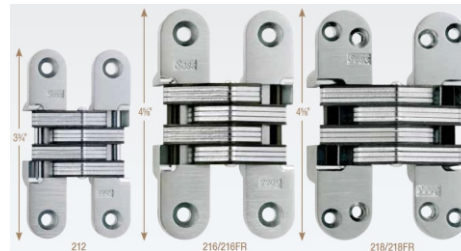

### Folding Door Locks

3/4" Dia. Trim Ring Included

Back view showing how center panels lock together

Positive locking action. easy to mount. Only one 3/4" hole needed in one door. Strike is mounted on back side of opposite panel or on striking jamb. Key may be removed in either locked or unlocked position. Two keys supplied with each lock. Fits doors 3/4" to 1-3/8" thick as supplied. Can be used on 1-3/4" door by using 1" diameter trim ring #6856, sold separately.

### Sliding Door Locks

All Metal Construction

1" Dia. Trim Ring Included

A truly quality wardrobe lock. Patented, positive-action design with lock cylinder geared directly to the tongue. One-half turn of key locks or unlocks. fits doors 3/4" to 1 3/4" thick. Two keys furnished.

### Soss Invisible Hinges

The larger sizes will handle doors of nearly any size. When closed, the SOSS invisible hinge cannot be seen or tampered with. When opened, the riveted hinge pin is non-removable. The moving pivot point remains inside the hinge during travel until fully opened, eliminating an external pinch point on the back side of the door. The installed hinge is anchored in a deep, full mortise, which assists the screws in supporting the door, assuring a stronger, more rigid installation.