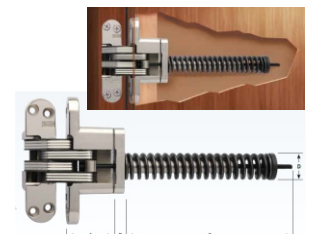

Invisible Closer Hinge

20 minute fire rated closer for wood or metal

UI216-IC-26D
1-3/8" Thick Door $173.06/ea

A	B	C	D
1-15/32"	3/8"	6-5/16"	3/4"

UI218-IC-26D
1-3/4" Thick Door $189.56/ea

A	B	C	D
1-41/64"	3/8"	7"	1"